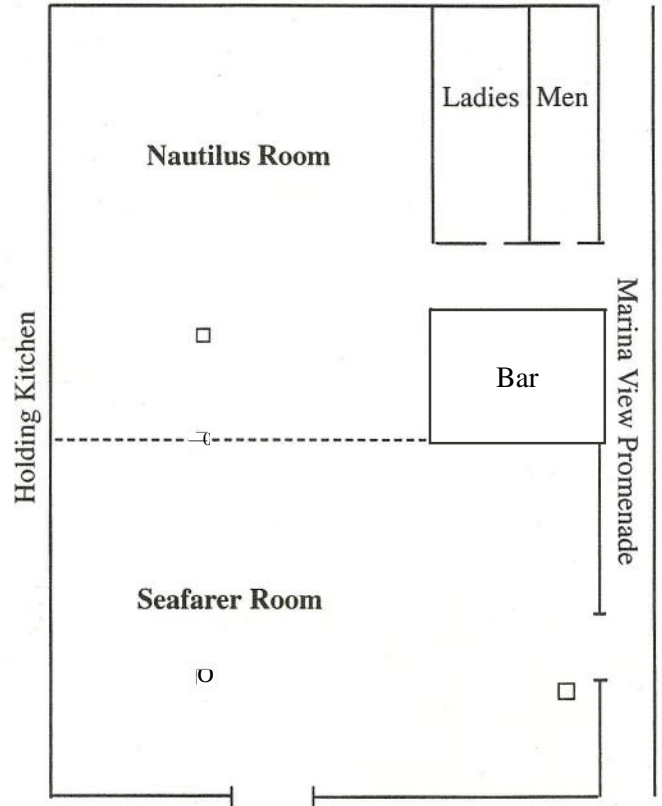

Crystal Ballroom

ROOM	Dimensions	Sq. Ft.	Ceiling Height	Class-room Seating	Max. Banquet Seating	Max Banquet Seating (Rounds)	Theatre Seating
EMERALD	35 x 70	2450	13 1/2'	75	160	100	180
TOPAZ	40 x 70	2800	14'	150	240	160	320
JADE (w/stage)	42 x 70	2940	15' (stg. 12')	75	174	100	170
BAR FOYER	25 x 60	1500	15'				
CRYSTAL BALLROOM	70 x 142	9690	12'-15'	360	724	574	1000

Marina Ballroom

ROOM	Dimensions	Sq. Ft.	Ceiling Height	Class-room Seating	Max. Banquet Seating	Max Banquet Seating (Rounds)	Theatre Seating
SEAFARER	30 x 57	1700	12'	90	150	100	150
NAUTILUS	40 x 39	1636	12'	120	230	120	250
BAR FOYER	20 x 29 1/2	513	9'				
MARINA BALLROOM	39 x 69 1/2	3299	12'	210	380	220	400

CONFERENCE ROOMS

PACIFIC ROOM	14 x 27	378	11'7"	20	20	30	30
POOL VIEW	23 x 26	598	9'	20	30	30	40
BOARD ROOM	21 x 22	462	8'3"	Conference 15		Theater 25	
PARLOR	18 x 23	414	7'10"	Conference 18		Theater 25	