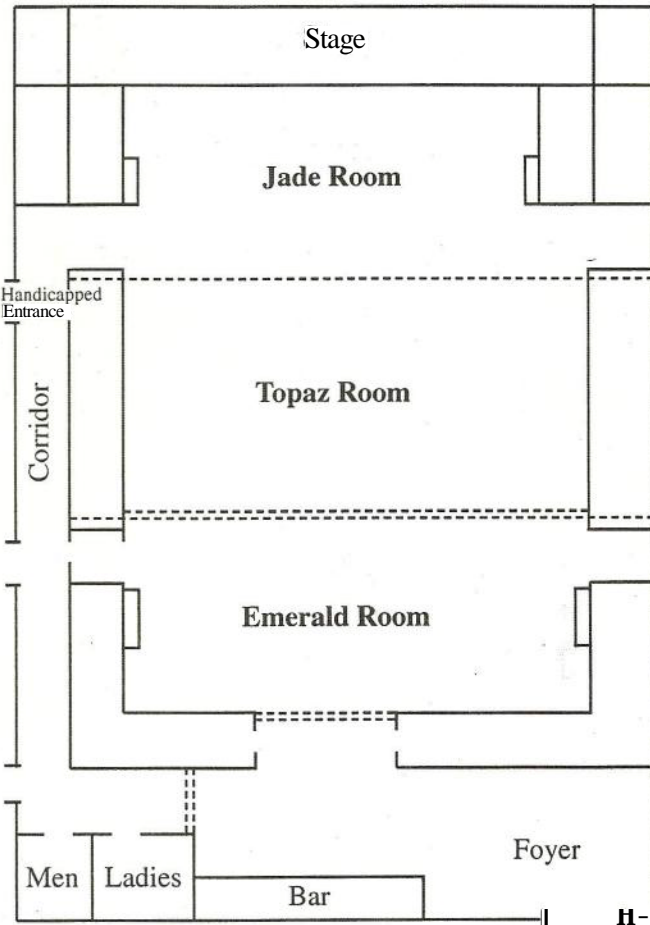

Crystal Ballroom

ROOM	Dimensions	Sq. Ft.	Ceiling Height	Class-room Seating	Max. Banquet Seating	Max Banquet Seating (Rounds)	Theatre Seating
EMERALD	35 x 70	2450	13 1/2'	75	160	100	180
TOPAZ	40 x 70	2800	14'	150	240	160	320
JADE (w/stage)	42 x 70	2940	15' (stg. 12')	75	174	100	170
BAR FOYER	25 x 60	1500	15'				
CRYSTAL BALLROOM	70 x 142	9690	12'-15'	360	724	574	1000

Marina Ballroom

ROOM	Dimensions	Sq. Ft.	Ceiling Height	Class-room Seating	Max. Banquet Seating	Max Banquet Seating (Rounds)	Theatre Seating
SEAFARER	30 x 57	1700	12'	90	150	100	150
NAUTILUS	40 x 39	1636	12'	120	230	120	250
BAR FOYER	20 x 29 1/2	513	9'				
MARINA BALLROOM	39 x 69 1/2	3299	12'	210	380	220	400

CONFERENCE ROOMS

PACIFIC ROOM	14 x 27	378	11'7"	20	20	30	30
POOL VIEW	23 x 26	598	9'	20	30	30	40
BOARD ROOM	21 x 22	462	8'3"	Conference 15		Theater 25	
PARLOR	18 x 23	414	7'10"	Conference 18		Theater 25	